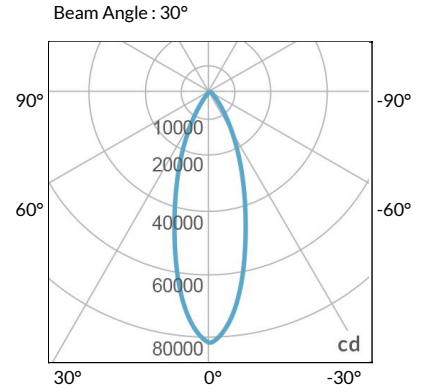

**MECHANICAL FIGURES**

**W2KN-CLP**

**W2KN-PVT**

**Power Supply  
-US  
-277**

**Power Supply  
-277IP**

## PHOTOMETRIC DATA

### AMZ

Distance		5' (~1.5 m)	8' (~2.5 m)	12' (~3.7 m)
@4000K	fc	4099	1776	803
	lux	44116	19117	8636
@6500K	fc	4167	1806	816
	lux	44849	19434	8780
Beam Diameter		Ø 2.4' (0.7m)	Ø 3.8' (1.2m)	Ø 5.7' (1.7m)

### TLB

Distance		5' (~1.5 m)	8' (~2.5 m)	12' (~3.7 m)
@8000K	fc	2289	1036	448
	lux	24630	11146	4818
@14000K	fc	3276	1490	636
	lux	35261	16030	6838
Beam Diameter		Ø 2.4' (0.7m)	Ø 3.9' (1.2m)	Ø 5.7' (1.8m)