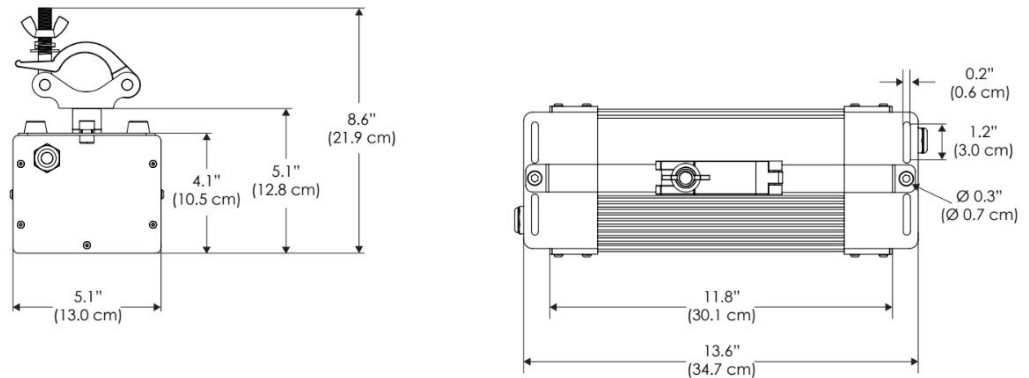

**MECHANICAL FIGURES**

**W2KN-CLP**

**W2KN-PVT**

**Power Supply  
-US  
-277**

**Power Supply  
-277IP**

## PHOTOMETRIC DATA

### AMZ

Distance		5' (~1.5 m)	8' (~2.5 m)	12' (~3.7 m)
@4000K	fc	4099	1776	803
	lux	44116	19117	8636
@6500K	fc	4167	1806	816
	lux	44849	19434	8780
Beam Diameter		Ø 2.4' (0.7m)	Ø 3.8' (1.2m)	Ø 5.7' (1.7m)

### TLB

Distance		5' (~1.5 m)	8' (~2.5 m)	12' (~3.7 m)
@8000K	fc	2289	1036	448
	lux	24630	11146	4818
@14000K	fc	3276	1490	636
	lux	35261	16030	6838
Beam Diameter		Ø 2.4' (0.7m)	Ø 3.9' (1.2m)	Ø 5.7' (1.8m)