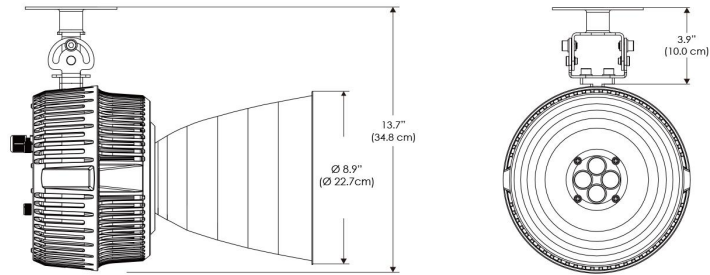

### SPECIFICATIONS

Beam Angle	30°
Spectrum Type	AMZ : Plant Flourish & Growth
	TLB : Coral Health & Growth
Control	Intensity (0% - 100%), CCT
LED Source	DiCon Dense Matrix LED
Power Draw	AMZ : 720W
	TLB : 800W
AC Input Voltage	100 - 277V AC, 60Hz
Cooling	Fan Cooled
Operating Temperature	32 - 104°F (0 - 40°C)
Fixture Weight	9.5lb (~4.3kg)
Power Supply Weight	100 - 240v : 7.5lb (~3.4kg)
	100 - 277v : 14.1lb (~6.4kg)

**MECHANICAL FIGURES**

**W2KN-CLP**

**W2KN-PVT**

**Power Supply  
-US  
-277**

**Power Supply  
-277IP**