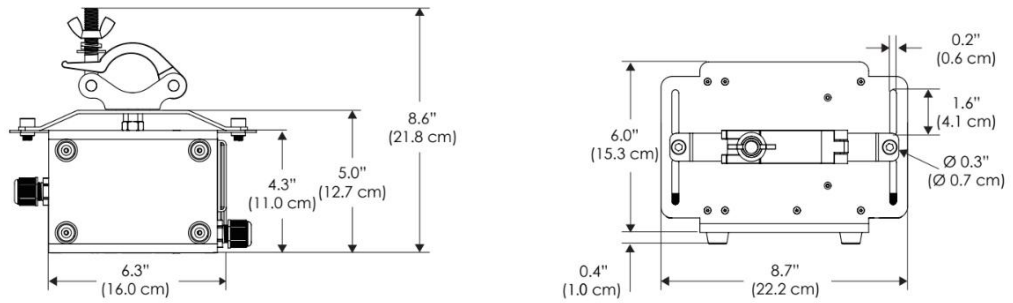

### SPECIFICATIONS

Beam Angle	30°
Spectrum Type	AMZ : Plant Flourish & Growth
	TLB : Coral Health & Growth
Control	Intensity (0% - 100%), CCT
LED Source	DiCon Dense Matrix LED
Power Draw	AMZ : 720W
	TLB : 800W
AC Input Voltage	100 - 277V AC, 60Hz
Cooling	Fan Cooled
Operating Temperature	32 - 104°F (0 - 40°C)
Fixture Weight	9.5lb (~4.3kg)
Power Supply Weight	100 - 240v : 7.5lb (~3.4kg)
	100 - 277v : 14.1lb (~6.4kg)

**MECHANICAL FIGURES**

**W2KN-CLP**

**W2KN-PVT**

**Power Supply  
-US  
-277**

**Power Supply  
-277IP**

## PHOTOMETRIC DATA

### AMZ

Distance		5' (~1.5 m)	8' (~2.5 m)	12' (~3.7 m)
@4000K	fc	4099	1776	803
	lux	44116	19117	8636
@6500K	fc	4167	1806	816
	lux	44849	19434	8780
Beam Diameter		Ø 2.4' (0.7m)	Ø 3.8' (1.2m)	Ø 5.7' (1.7m)